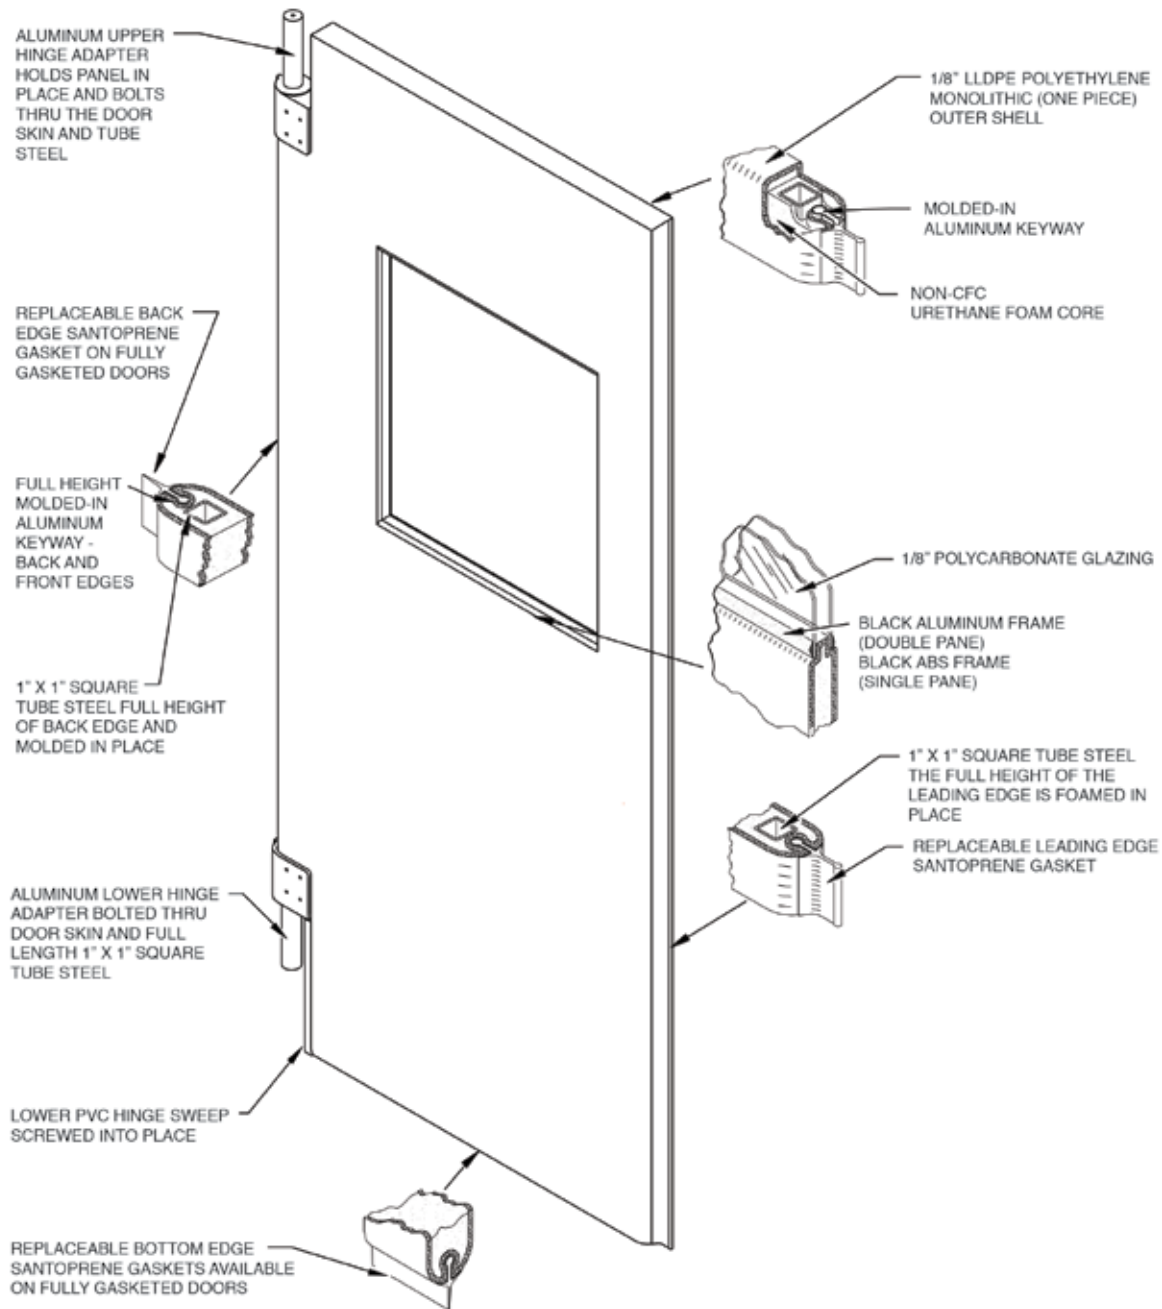

Eliason SR-9000R Drawing

Over 60 Years Strong • www.eliasoncorp.com • (800) 828-3655

9229 SHAVER ROAD, KALAMAZOO, MI 49024 • FAX (800) 828-3577

In our continuing effort to improve our products, some specifications or descriptions may change. We reserve the right to make such changes without notice or recourse.