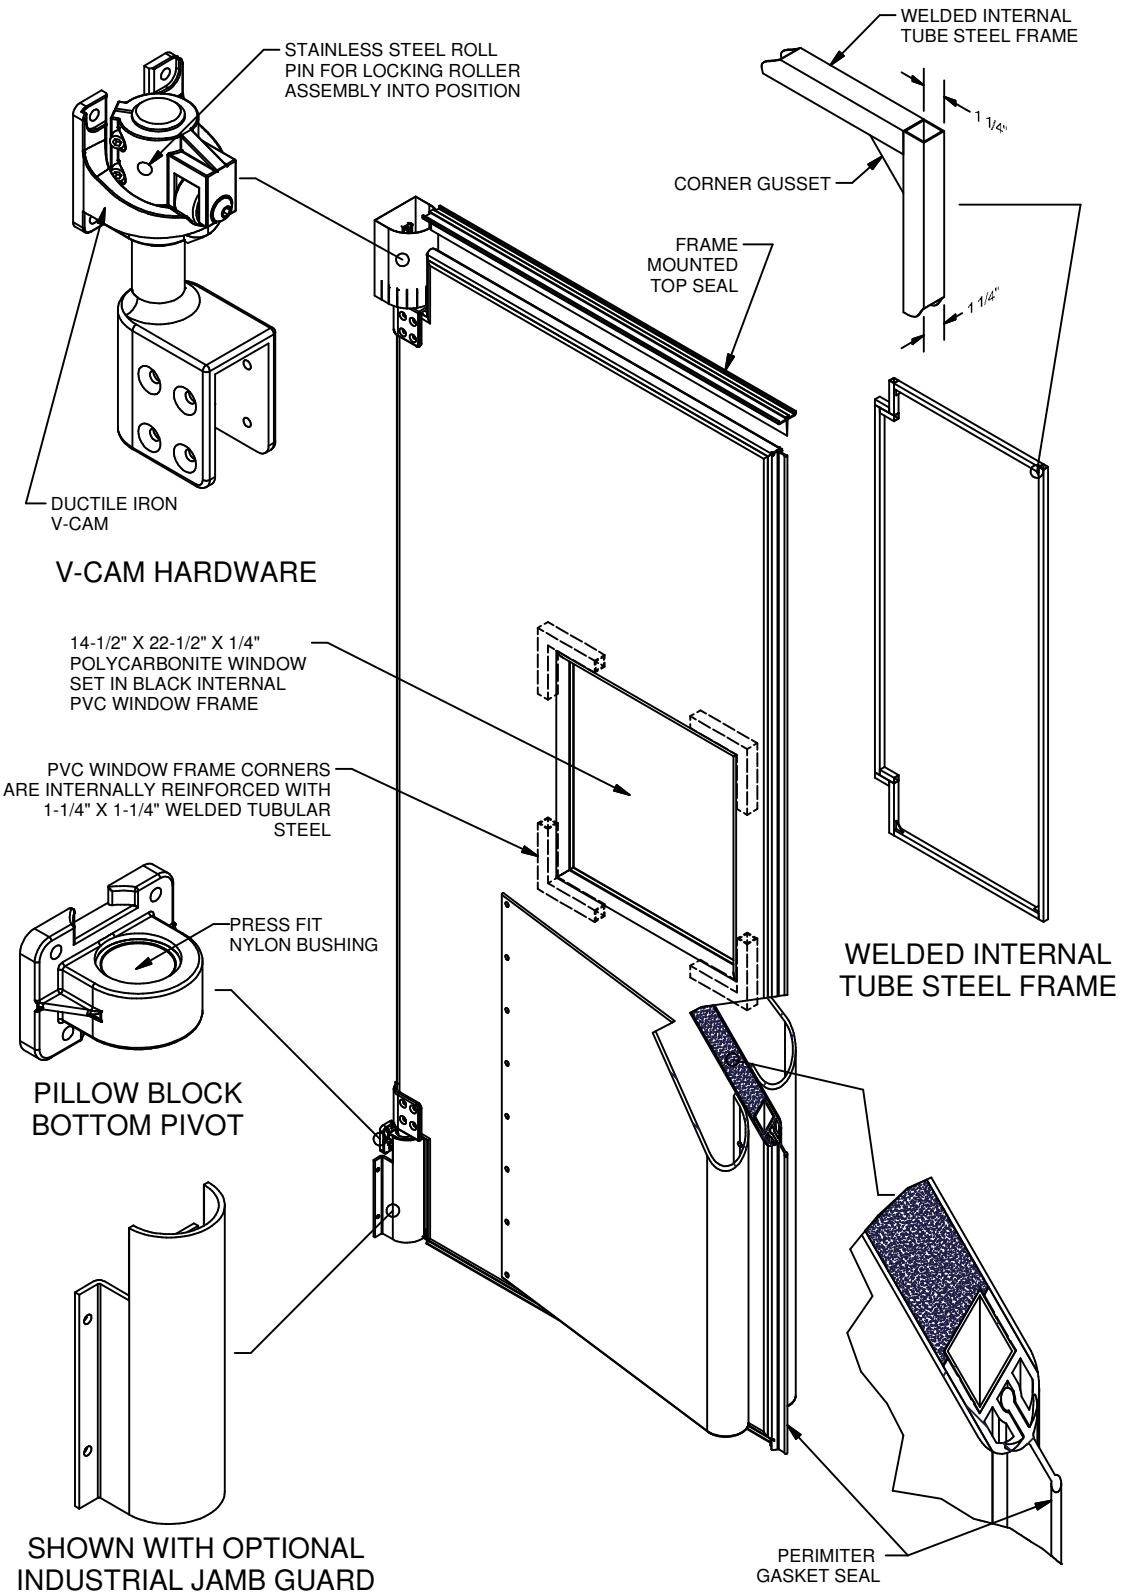

# Eliason SR-9000 Drawing

Over 60 Years Strong • [www.eliasoncorp.com](http://www.eliasoncorp.com) • (800) 828-3655

9229 SHAVER ROAD, KALAMAZOO, MI 49024 • FAX (800) 828-3577

In our continuing effort to improve our products, some specifications or descriptions may change. We reserve the right to make such changes without notice or recourse.