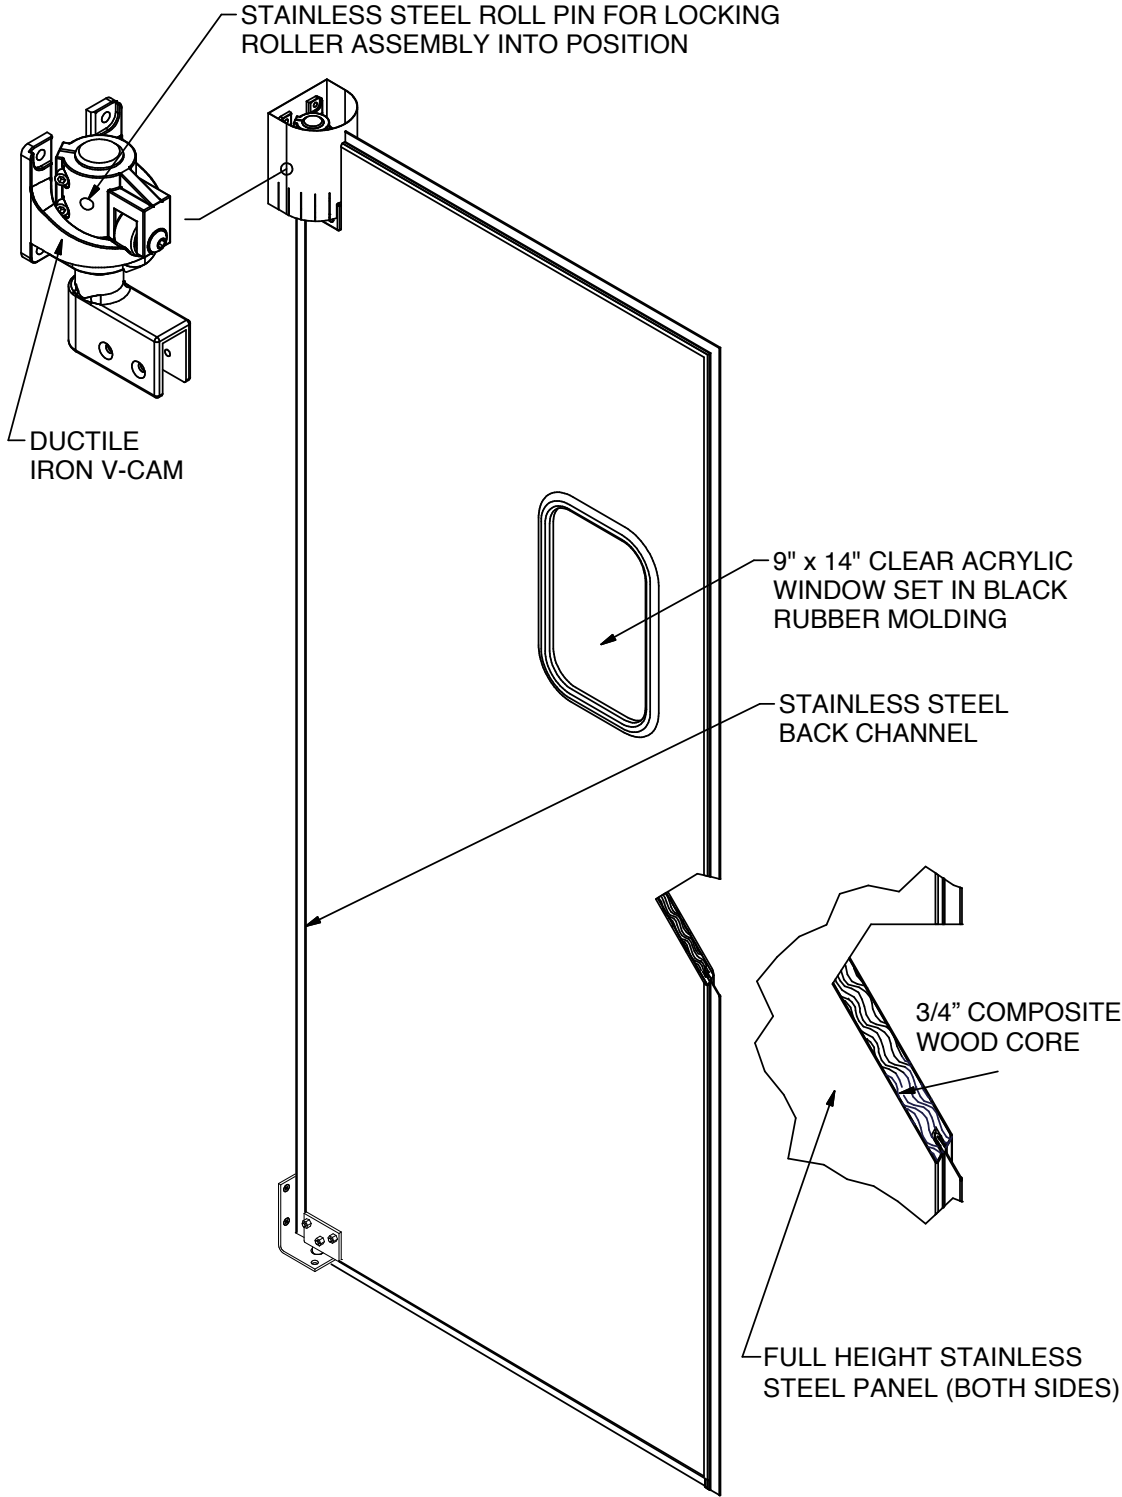

Eliason SR-8100 Drawing

Over 60 Years Strong • www.eliasoncorp.com • (800) 828-3655

9229 SHAVER ROAD, KALAMAZOO, MI 49024 • FAX (800) 828-3577

In our continuing effort to improve our products, some specifications or descriptions may change. We reserve the right to make such changes without notice or recourse.