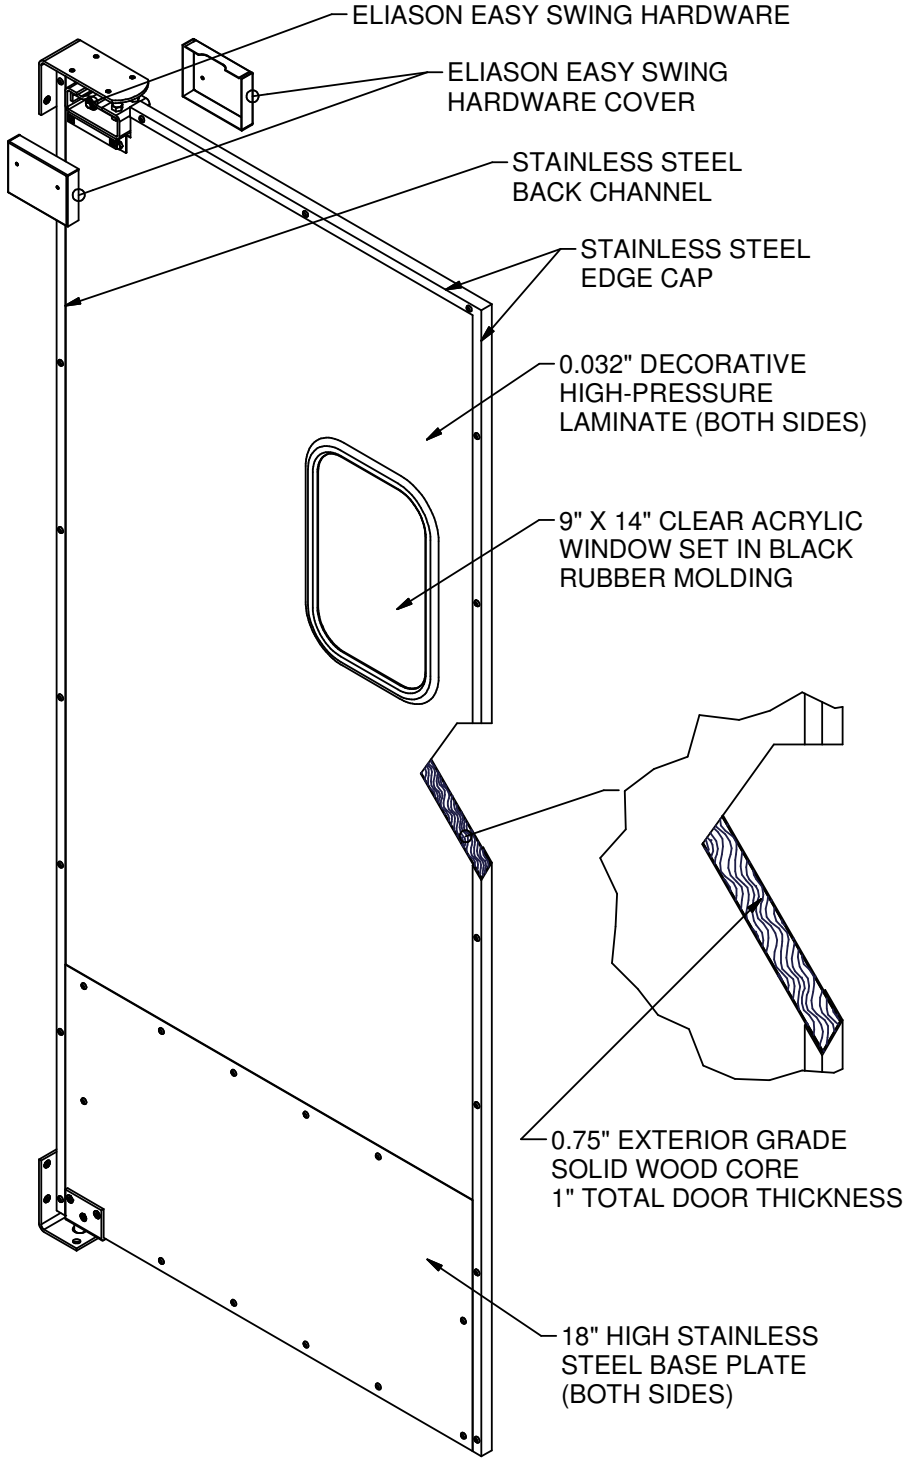

Eliason SCP-8 Drawing

Over 60 Years Strong • www.eliasoncorp.com • (800) 828-3655

9229 SHAVER ROAD, KALAMAZOO, MI 49024 • FAX (800) 828-3577

In our continuing effort to improve our products, some specifications or descriptions may change. We reserve the right to make such changes without notice or recourse.