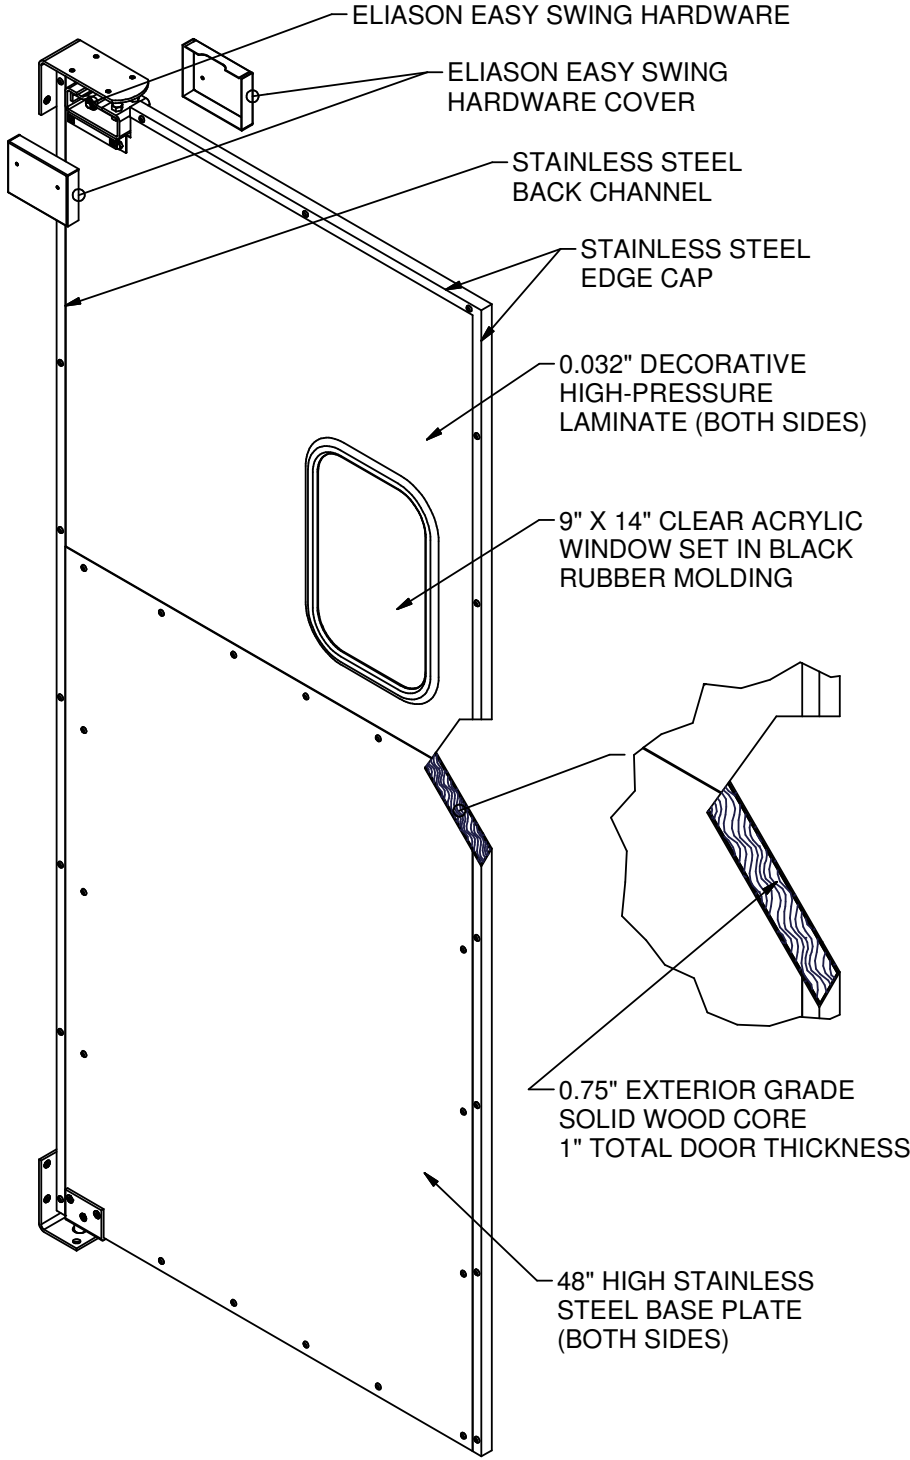

# Eliason SCP-6 Drawing

Over 60 Years Strong • [www.eliasoncorp.com](http://www.eliasoncorp.com) • (800) 828-3655

9229 SHAVER ROAD, KALAMAZOO, MI 49024 • FAX (800) 828-3577

In our continuing effort to improve our products, some specifications or descriptions may change. We reserve the right to make such changes without notice or recourse.