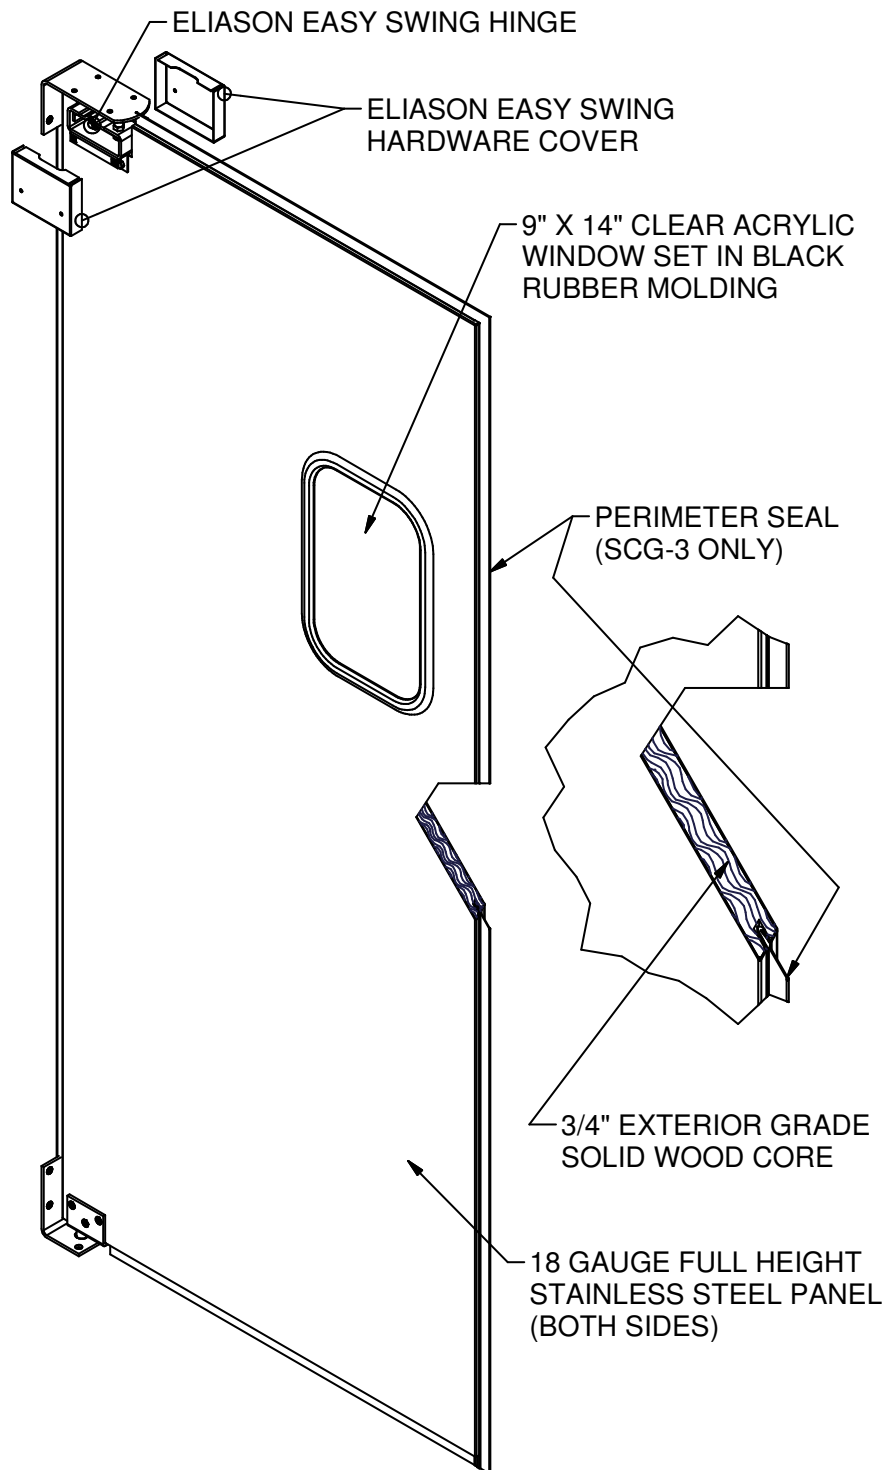

Eliaison SCP-3 / SCG-3 Drawing

Over 60 Years Strong • www.eliasoncorp.com • (800) 828-3655

9229 SHAVER ROAD, KALAMAZOO, MI 49024 • FAX (800) 828-3577

In our continuing effort to improve our products, some specifications or descriptions may change. We reserve the right to make such changes without notice or recourse.