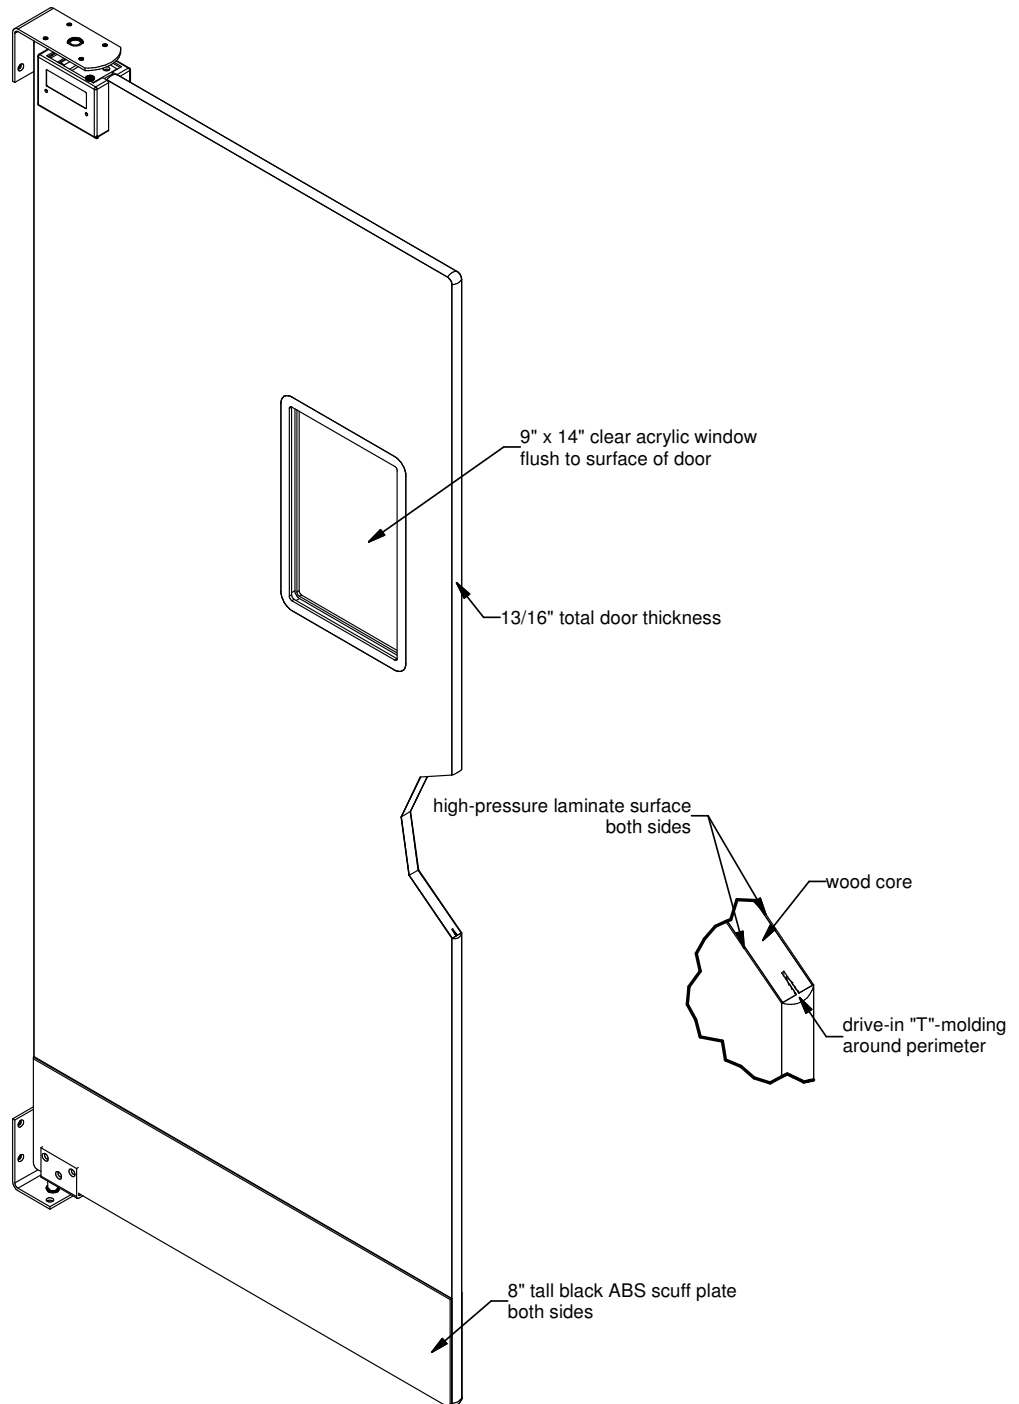

Eliason SCP-12 Drawing

Eliason *Easy Swing* hardware

Over 60 Years Strong • www.eliasoncorp.com • (800) 828-3655

9229 SHAVER ROAD, KALAMAZOO, MI 49024 • FAX (800) 828-3577

In our continuing effort to improve our products, some specifications or descriptions may change. We reserve the right to make such changes without notice or recourse.