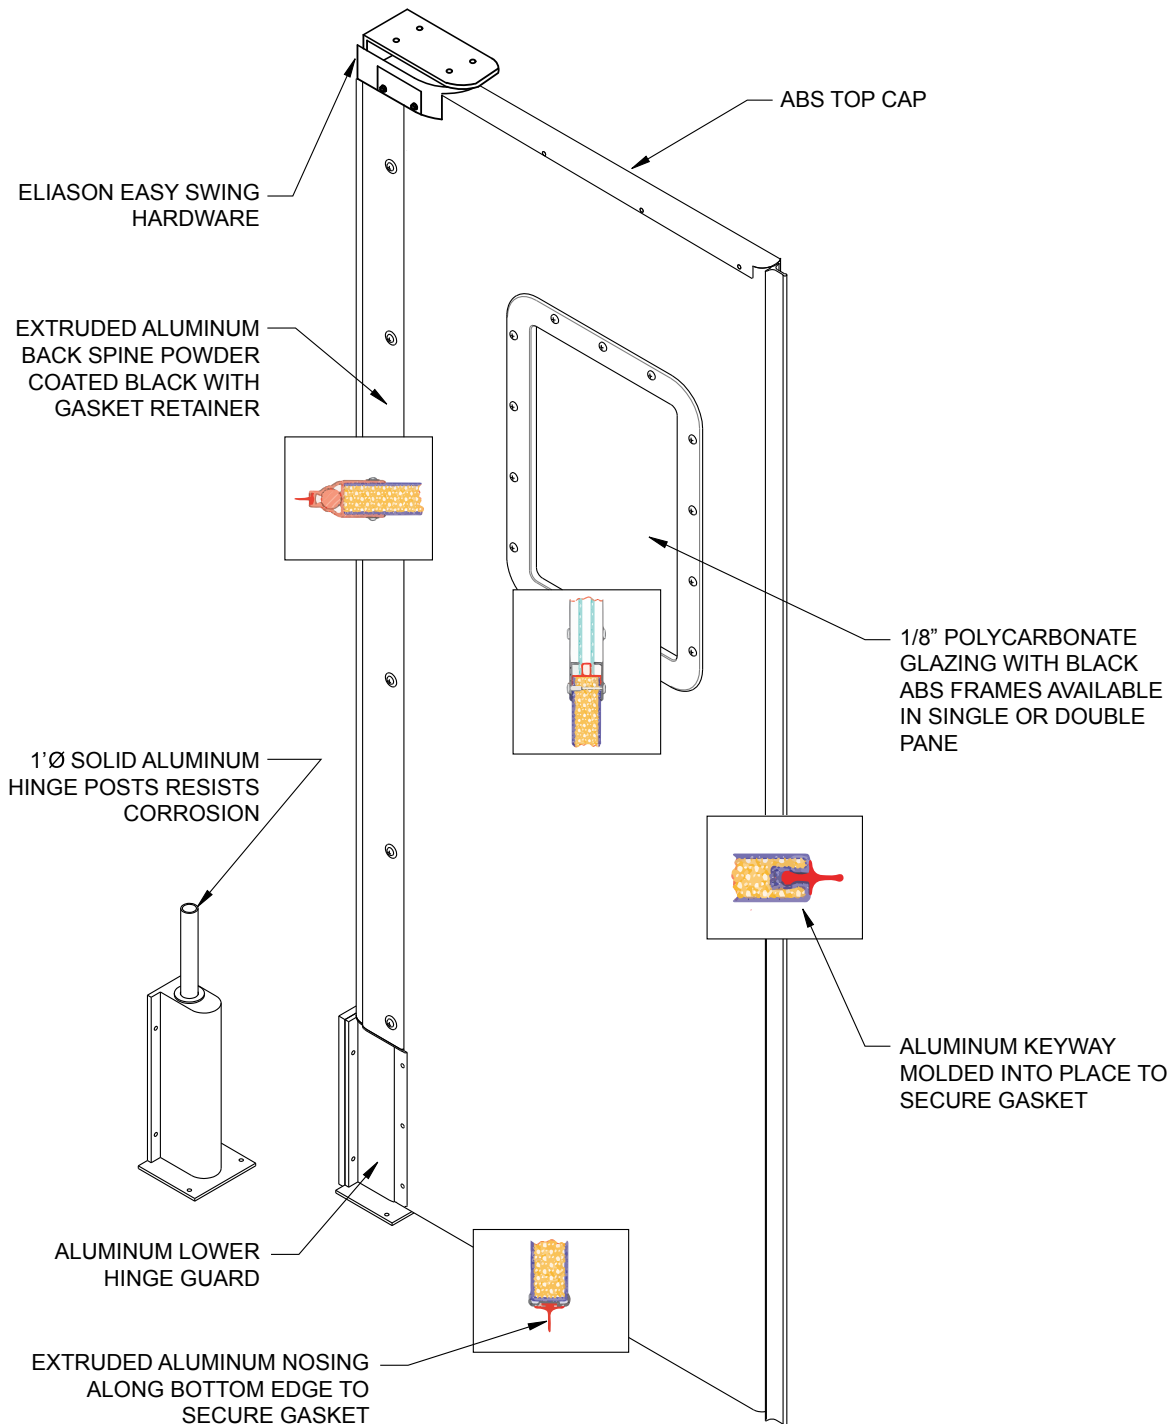

# Eliason RMR-1500 Drawing

ELIASON®

Over 60 Years Strong • [www.eliasoncorp.com](http://www.eliasoncorp.com) • (800) 828-3655

9229 SHAVER ROAD, KALAMAZOO, MI 49024 • FAX (800) 828-3577

In our continuing effort to improve our products, some specifications or descriptions may change. We reserve the right to make such changes without notice or recourse.