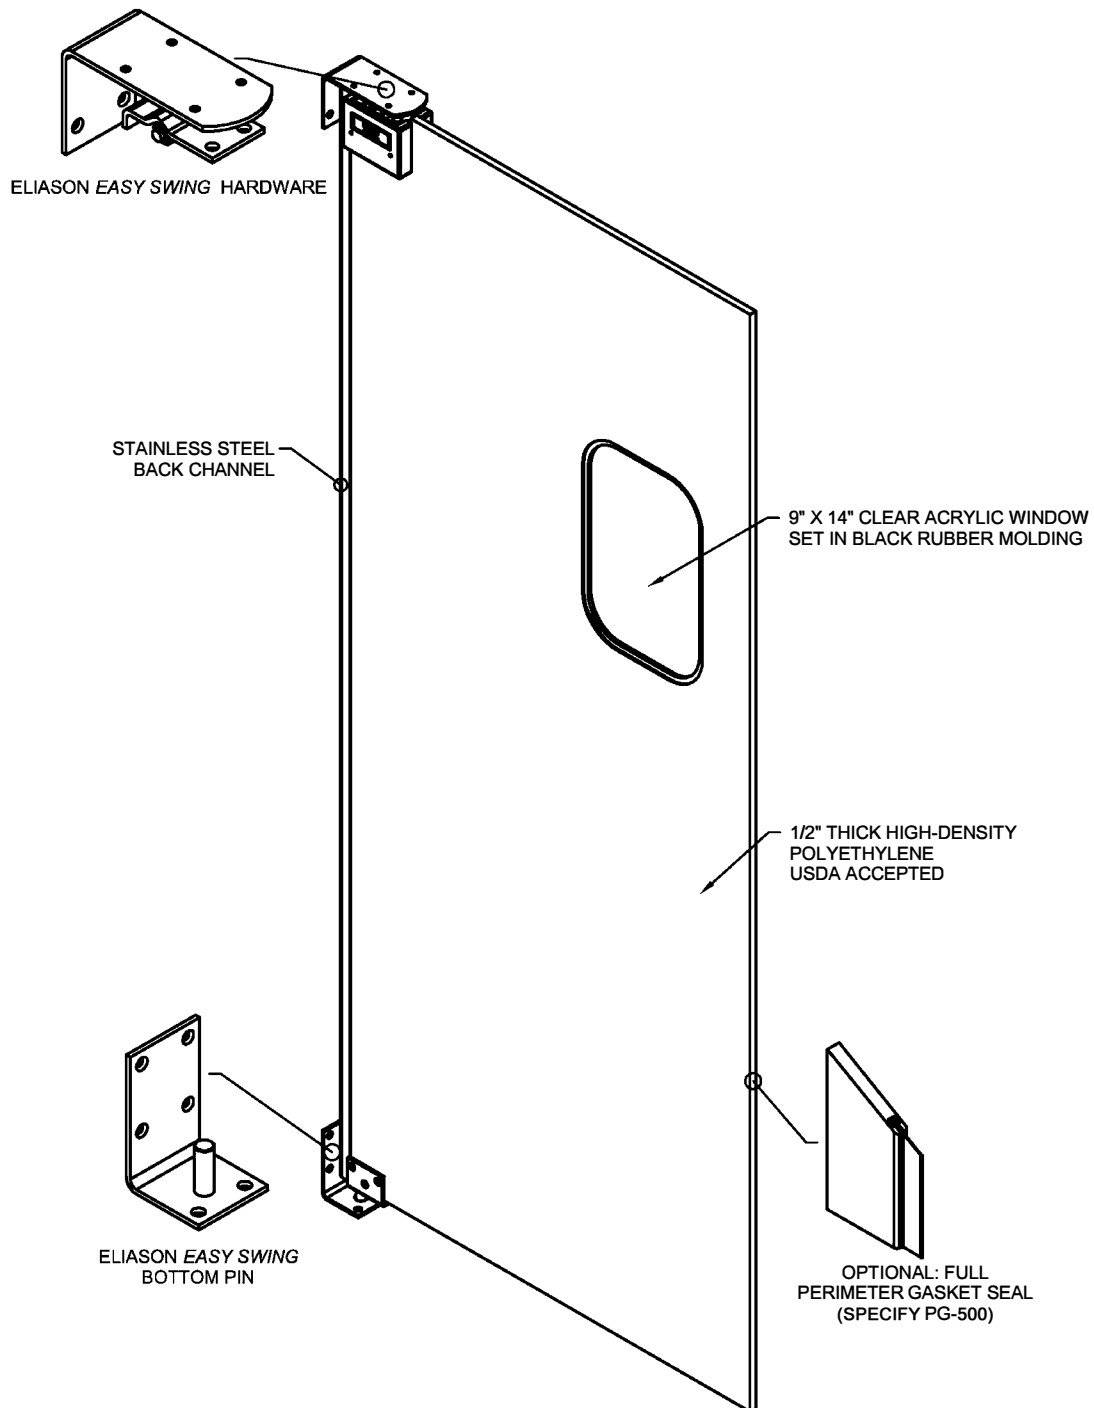

Eliason PE-500 / PG-500 Drawing

Over 60 Years Strong • www.eliasoncorp.com • (800) 828-3655

9229 SHAVER ROAD, KALAMAZOO, MI 49024 • FAX (800) 828-3577

In our continuing effort to improve our products, some specifications or descriptions may change. We reserve the right to make such changes without notice or recourse.