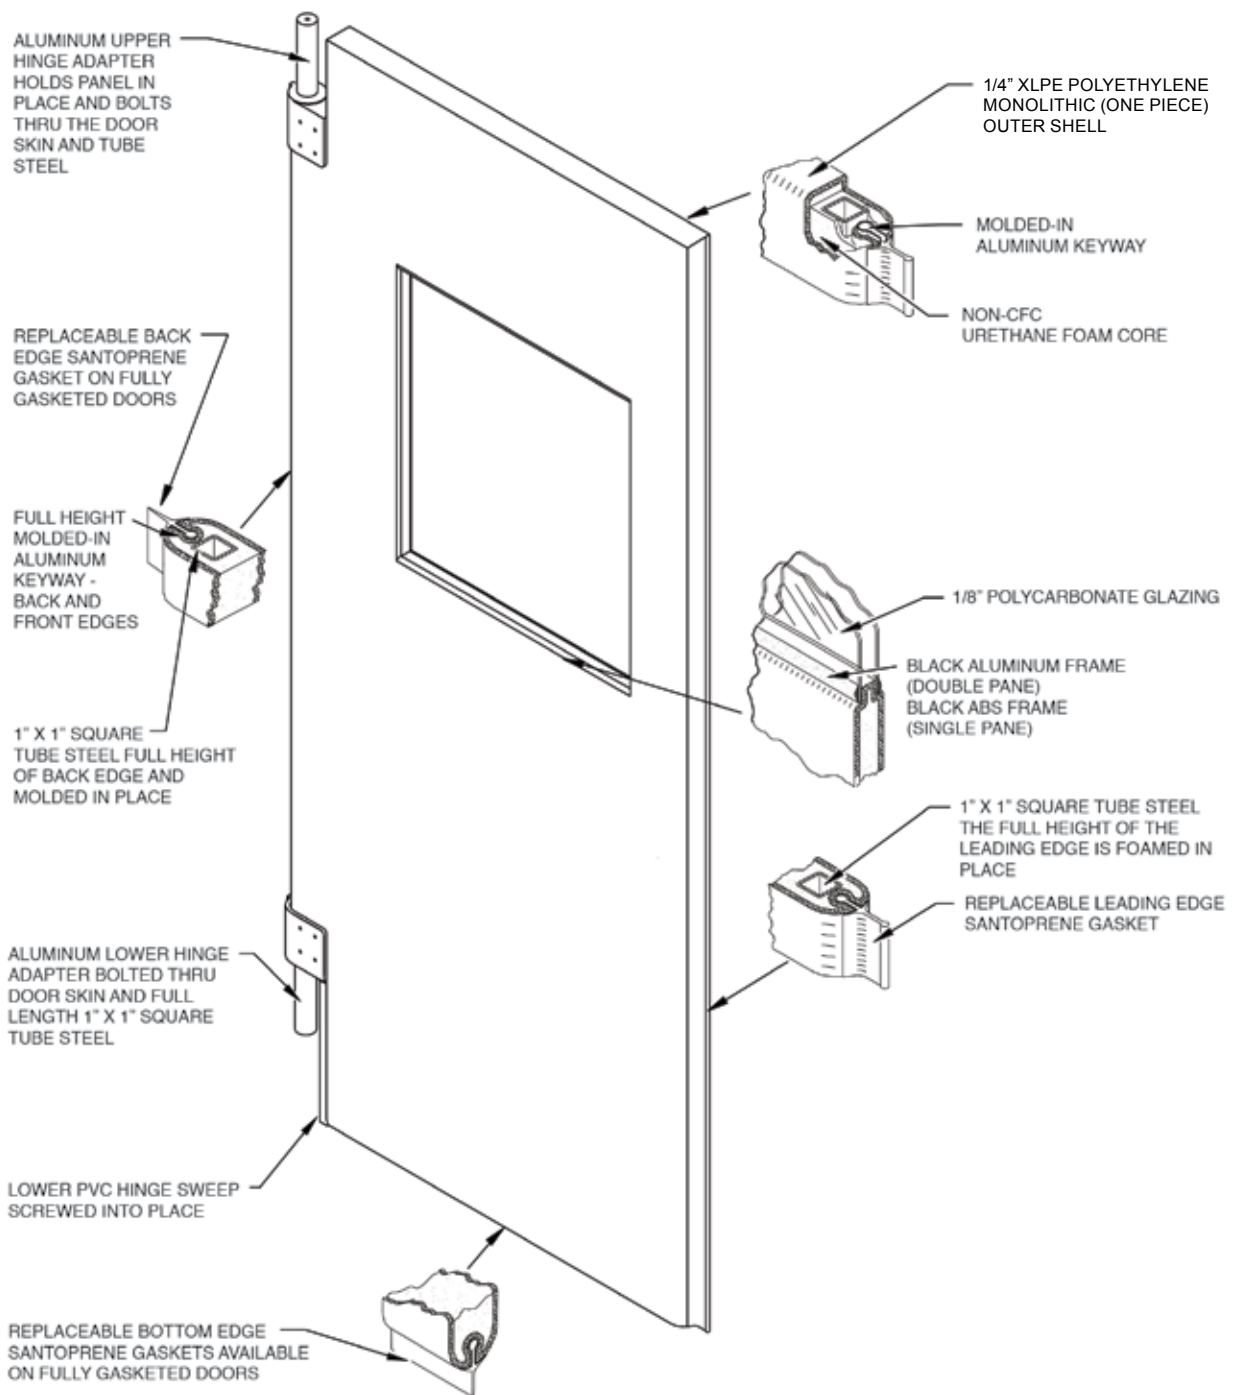

# Eliason FX-9000R Drawing

ELIASON®

Over 60 Years Strong • [www.eliasoncorp.com](http://www.eliasoncorp.com) • (800) 828-3655

9229 SHAVER ROAD, KALAMAZOO, MI 49024 • FAX (800) 828-3577

In our continuing effort to improve our products, some specifications or descriptions may change. We reserve the right to make such changes without notice or recourse.