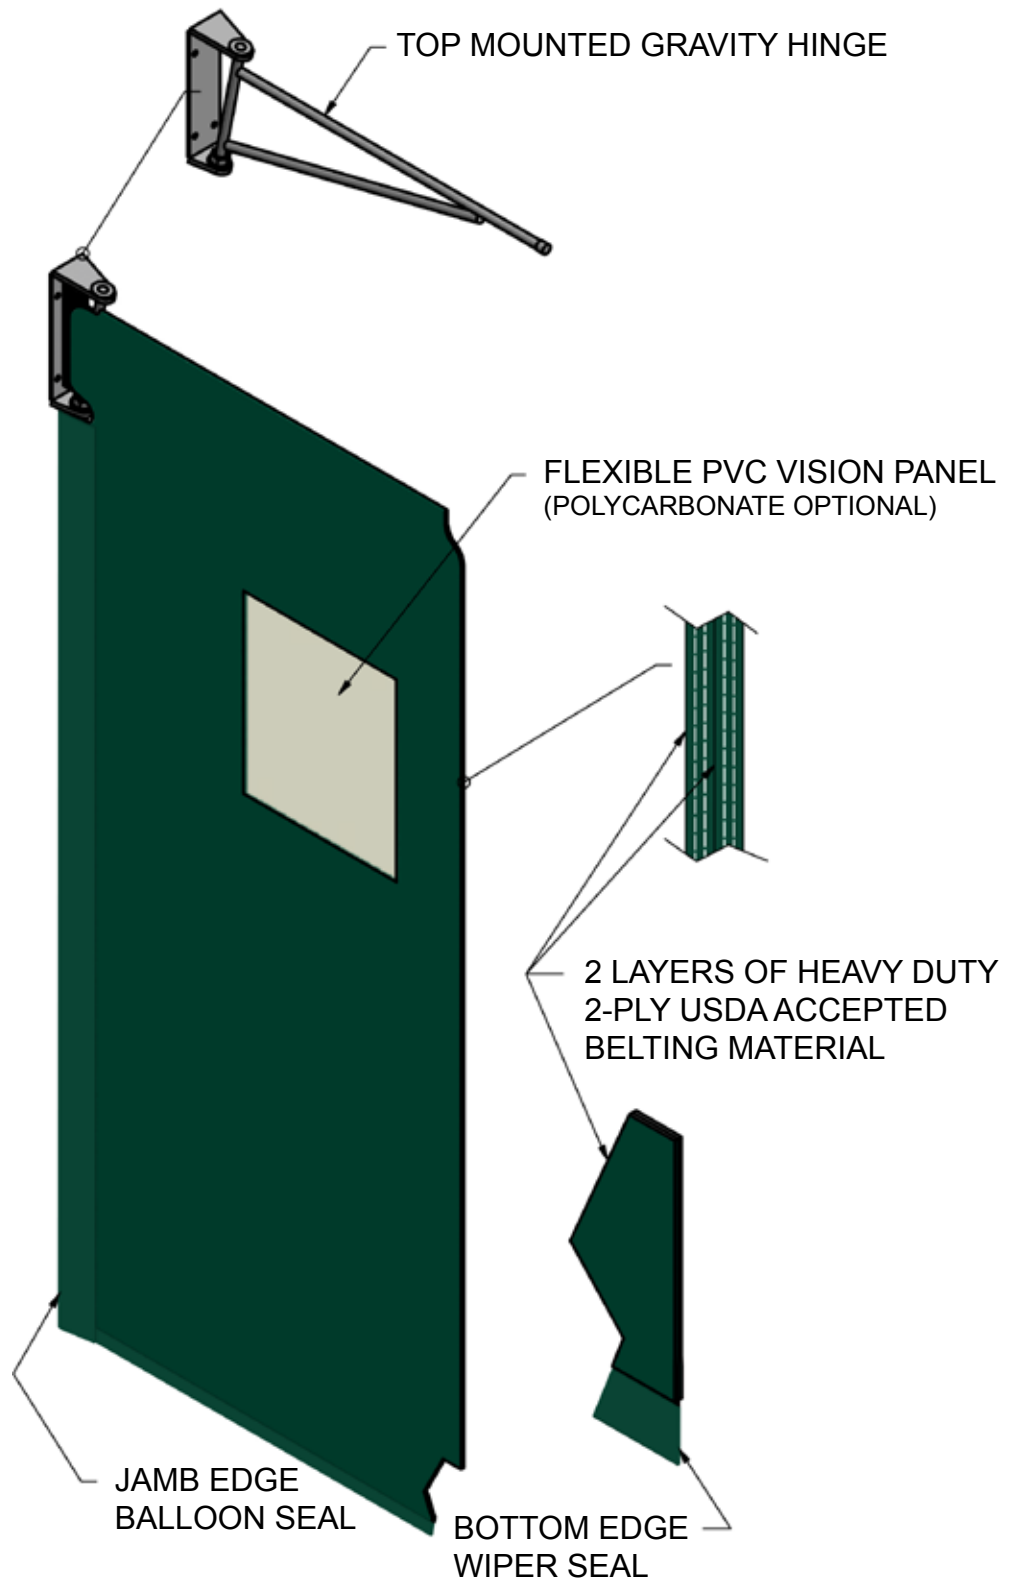

Eliason FLT-400 Drawing

Over 60 Years Strong • www.eliasoncorp.com • (800) 828-3655

9229 SHAVER ROAD, KALAMAZOO, MI 49024 • FAX (800) 828-3577

In our continuing effort to improve our products, some specifications or descriptions may change. We reserve the right to make such changes without notice or recourse.