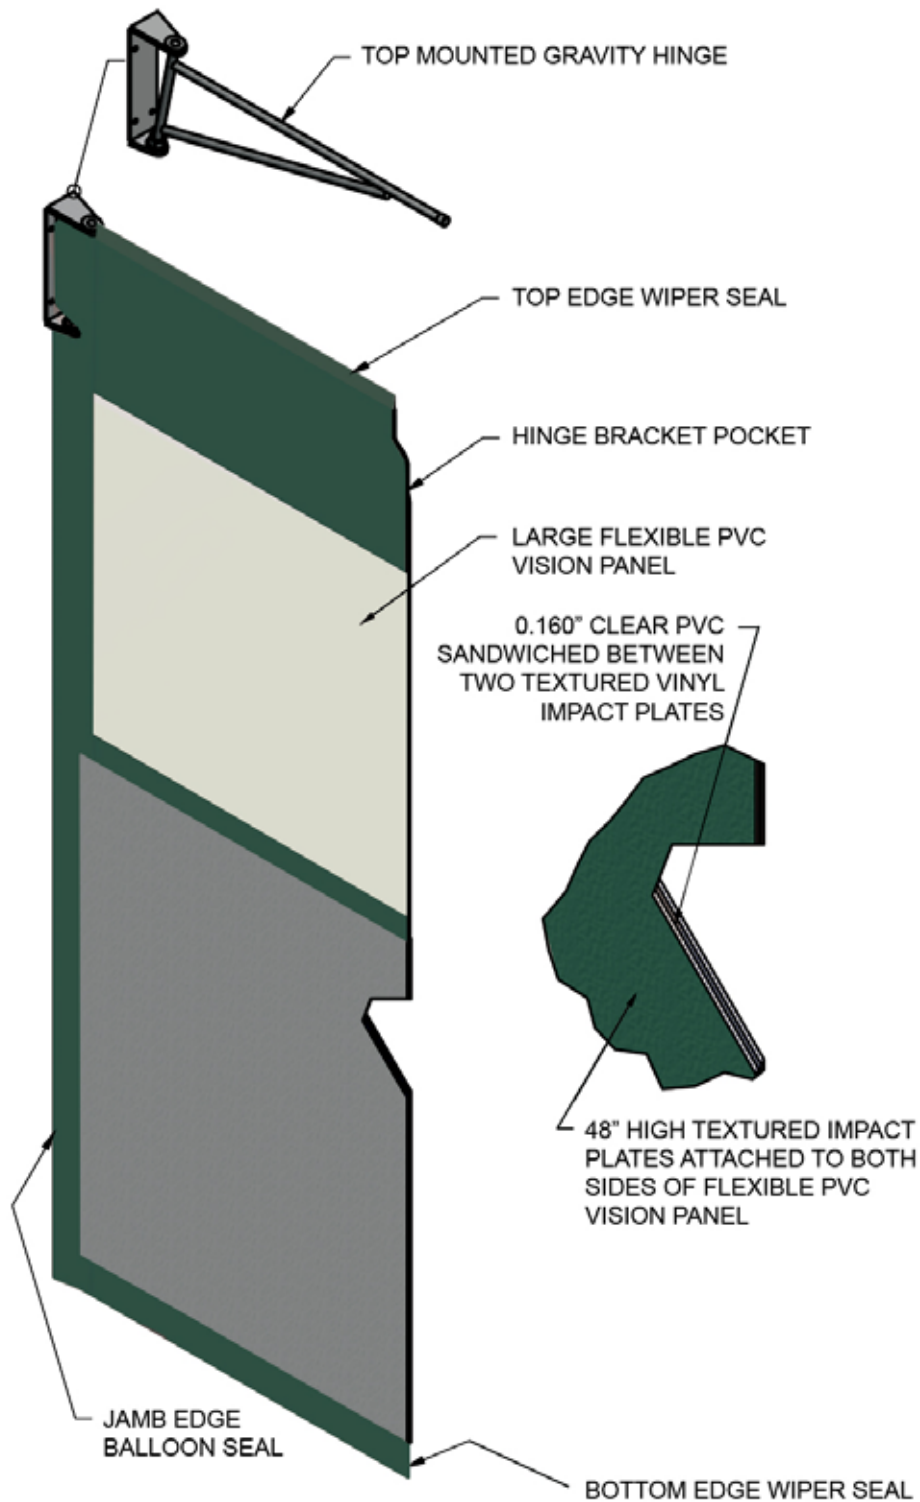

Eliason FCD-160 Drawing

Over 60 Years Strong • www.eliasoncorp.com • (800) 828-3655

9229 SHAVER ROAD, KALAMAZOO, MI 49024 • FAX (800) 828-3577

In our continuing effort to improve our products, some specifications or descriptions may change. We reserve the right to make such changes without notice or recourse.