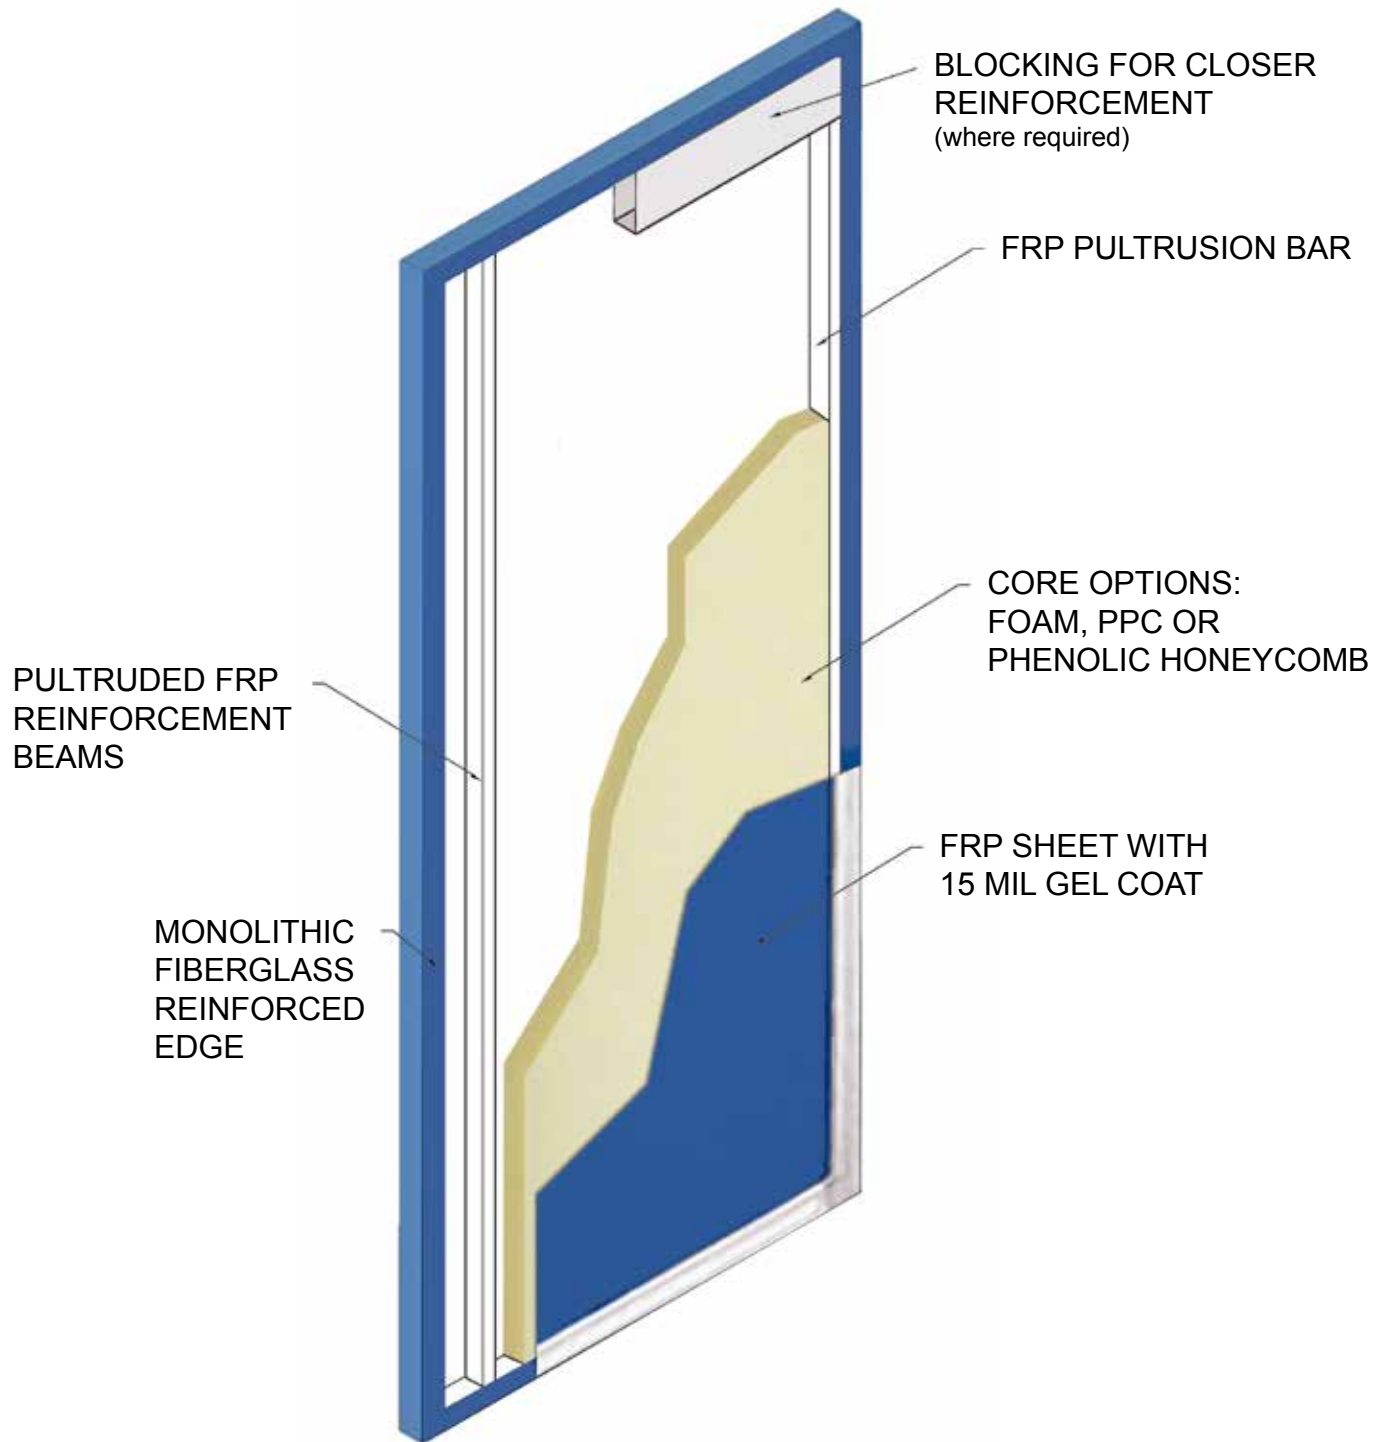

# Eliason CF-9000 Drawing

Over 60 Years Strong • [www.eliasoncorp.com](http://www.eliasoncorp.com) • (800) 828-3655

9229 SHAVER ROAD, KALAMAZOO, MI 49024 • FAX (800) 828-3577

In our continuing effort to improve our products, some specifications or descriptions may change. We reserve the right to make such changes without notice or recourse.