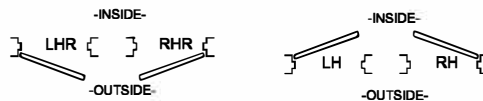

800.828.3655

CUSTOMER NOTES: _____
_____
_____

SINGLE FRAME ONLY

CUSTOMER: _____
PROJECT: _____
DOOR MARK: _____