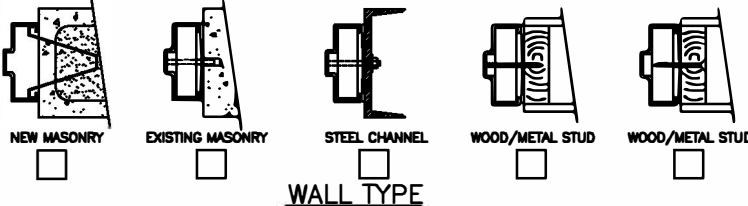

800.828.3655

CUSTOMER NOTES: _____
_____
_____

SINGLE FRAME ONLY

CUSTOMER: _____
PROJECT: _____
DOOR MARK: _____