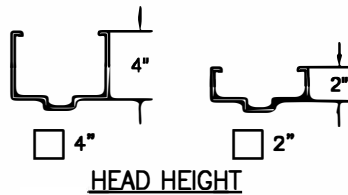

800.828.3655

CUSTOMER NOTES: _____
_____
_____

SINGLE FRAME ONLY

CUSTOMER: _____
PROJECT: _____
DOOR MARK: _____