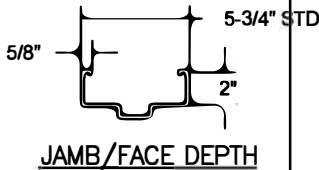

800.828.3655

CUSTOMER NOTES: _____
_____
_____

SINGLE FRAME ONLY

CUSTOMER: _____
PROJECT: _____
DOOR MARK: _____