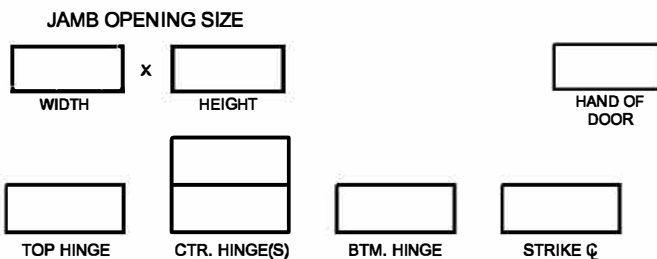

- HEAVY DUTY
- EXTREME DUTY
- FIRE RATED
- 20 MIN 30 MIN 45 MIN
- 60 MIN 90 MIN
- WIND LOAD RATED
- DESIGN PRESSURE _____ PSF

COLOR

- POLAR WHITE
- CASHEW TAN
- MIST GRAY
- PRIMER
- OTHER _____

ROUGH OPENING:
OVERALL FRAME PLUS 1/4" ALL AROUND TO ALLOW FOR FRAME SHIMS.

HARDWARE PREPARATIONS

- 4-1/2" MORTISE HINGES
 - 3 4 5
- 5" MORTISE HINGES
 - 3 4 5
- CONTINUOUS HINGE REIN. *
- 4-7/8" ANSI STRIKE
- DEADBOLT STRIKE *
- RIM SURFACE STRIKE REIN
- CLOSER REIN.
- SURFACE OH HOLDER/STOP REIN.
- CONCEALED OH HOLDER/STOP *
- OTHER *