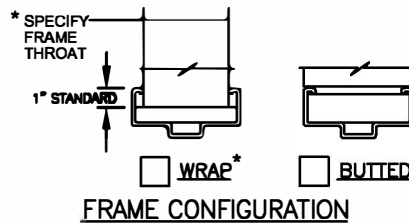

800.828.3655

CUSTOMER NOTES: _____
_____
_____

SINGLE FRAME ONLY

CUSTOMER: _____
PROJECT: _____
DOOR MARK: _____