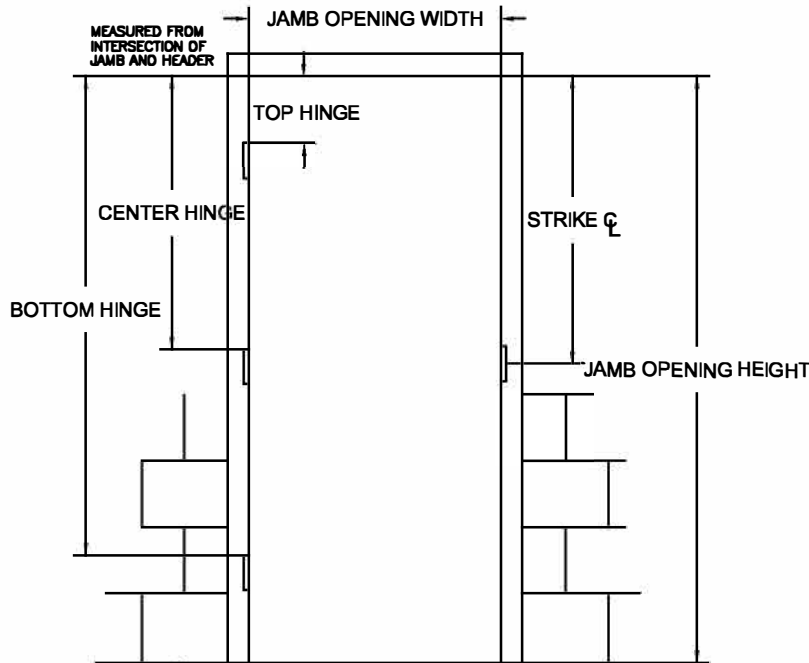

- HEAVY DUTY
- EXTREME DUTY
- FIRE RATED
- 20 MIN 30 MIN 45 MIN
- 60 MIN 90 MIN
- WIND LOAD RATED
- DESIGN PRESSURE _____ PSF

COLOR

- POLAR WHITE
- CASHEW TAN
- MIST GRAY
- PRIMER
- OTHER _____

ROUGH OPENING:
OVERALL FRAME PLUS 1/4" ALL AROUND TO ALLOW FOR FRAME SHIMS.

HARDWARE PREPARATIONS

- 4-1/2" MORTISE HINGES
 - 3 4 5
- 5" MORTISE HINGES
 - 3 4 5
- CONTINUOUS HINGE REIN. *
- 4-7/8" ANSI STRIKE
- DEADBOLT STRIKE *
- RIM SURFACE STRIKE REIN
- CLOSER REIN.
- SURFACE OH HOLDER/STOP REIN.
- CONCEALED OH HOLDER/STOP *
- OTHER *